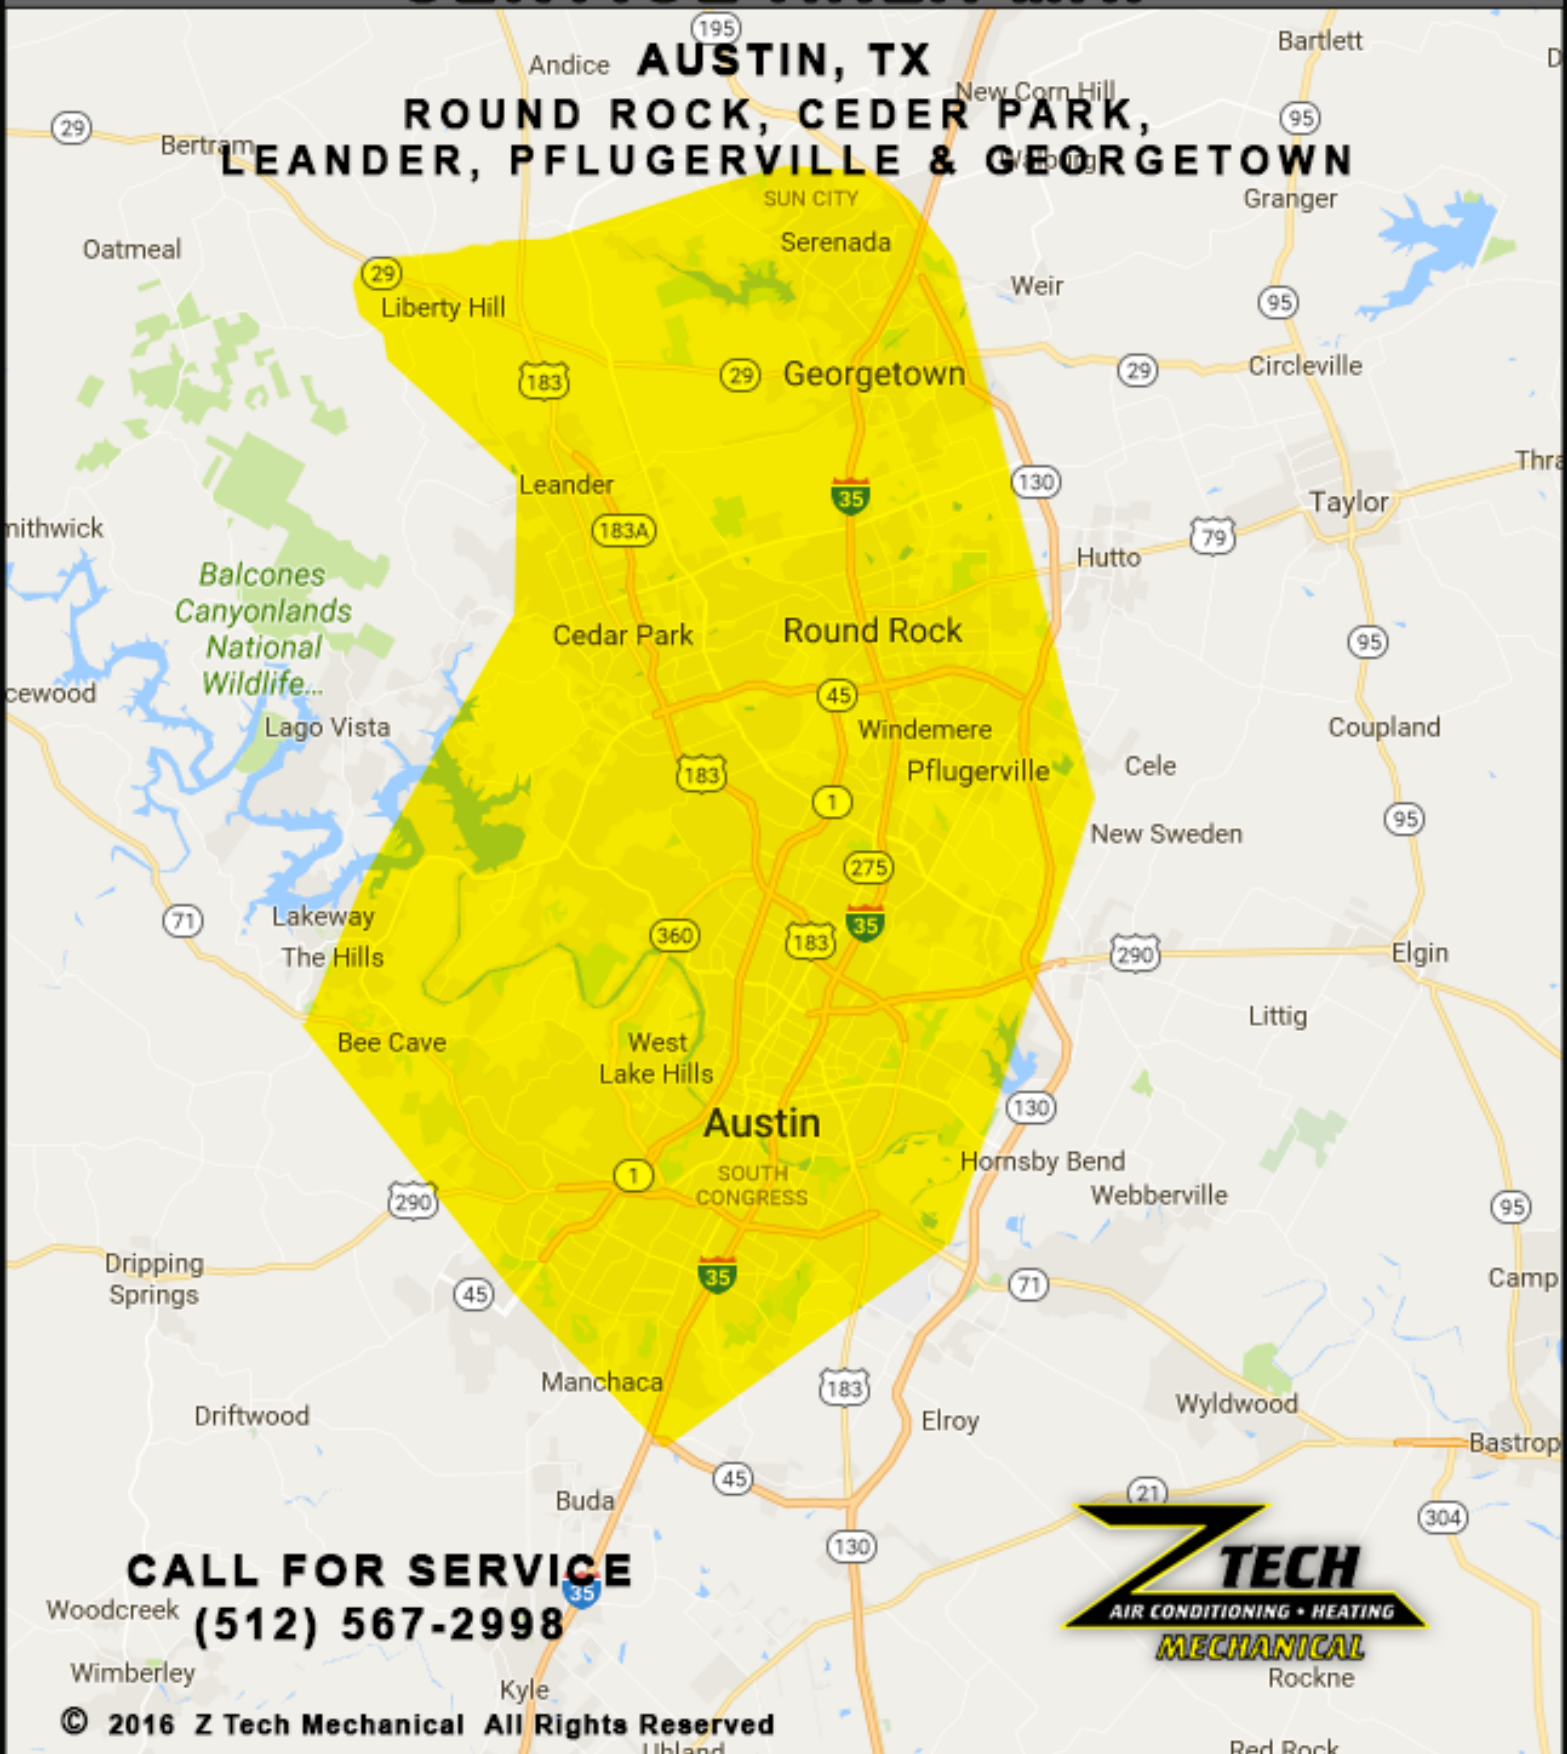

# SERVICE AREA MAP

**AUSTIN, TX**  
**ROUND ROCK, CEDER PARK,**  
**LEANDER, PFLUGERVILLE & GEORGETOWN**

**CALL FOR SERVICE**  
**(512) 567-2998**

© 2016 Z Tech Mechanical All Rights Reserved